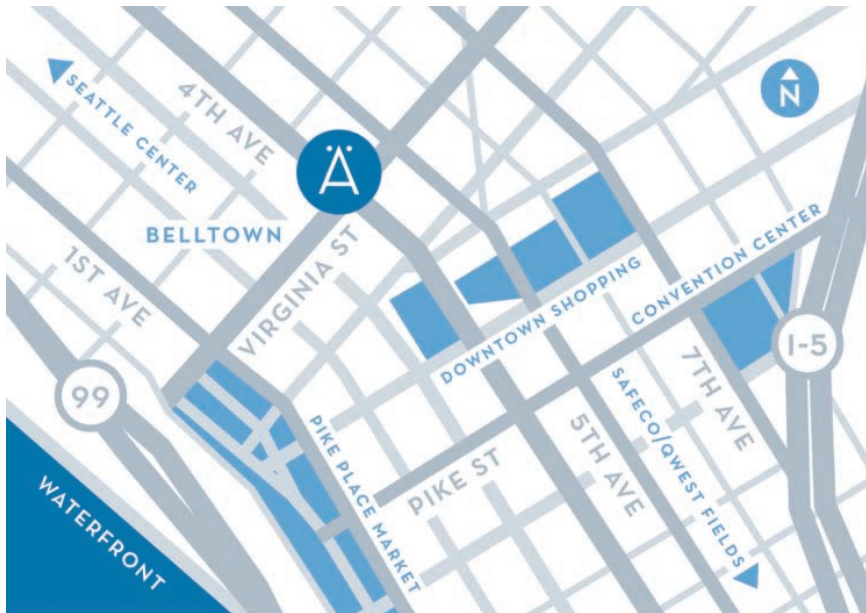

## DRIVING DIRECTIONS

THE HOTEL ÄNDRA IS IDEALLY LOCATED IN DOWNTOWN SEATTLE ON THE SEAM OF SEATTLE'S TRENDY BELLTOWN NEIGHBORHOOD AND THE THRIVING RETAIL DISTRICT. IT IS EASY TO REACH US FROM I-5 & I-90.

### **FROM INTERSTATE 5:**

**NORTHBOUND:** TAKE THE SENECA STREET EXIT (#165). FOLLOW SENECA STREET TO FOURTH AVENUE. TURN RIGHT ON FOURTH AVENUE AND DRIVE SIX BLOCKS TO THE HOTEL ÄNDRA. THE HOTEL IS LOCATED ON THE RIGHT HAND SIDE, AT FOURTH & VIRGINIA.

**SOUTHBOUND:** TAKE THE STEWART STREET EXIT (#166). FOLLOW STEWART STREET TO FOURTH AVENUE. TURN RIGHT ONTO FOURTH AVENUE AND DRIVE ONE BLOCK TO THE HOTEL ÄNDRA. THE HOTEL IS LOCATED ON THE RIGHT HAND SIDE, AT FOURTH & VIRGINIA.

### **FROM INTERSTATE 90:**

TAKE INTERSTATE 5 NORTHBOUND. TAKE THE MADISON STREET EXIT AND TURN LEFT AT THE FIRST STOP LIGHT. FOLLOW MADISON STREET TO FOURTH AVENUE. TURN RIGHT ONTO FOURTH AVENUE AND DRIVE EIGHT BLOCKS TO THE HOTEL ÄNDRA, WHICH IS LOCATED ON THE RIGHT HAND SIDE, AT FOURTH & VIRGINIA.